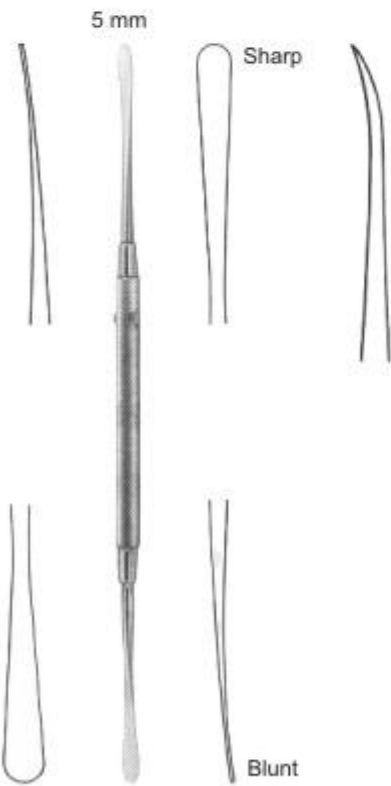

Bone Elevators

4 mm 5,5 mm 7 mm

Blunt

3100
Williger
16 cm, 6 1/4"

10 mm 12 mm 15 mm

Semi-Sharp

3101
Henahan
17 cm, 6 3/4"

5 mm Sharp

Blunt

3102
Freer
19 cm, 7 1/2"

Sharp

Blunt

3103
Bennet
17 cm, 6 3/4"

Sharp

Sharp

3104
Seldin
19 cm, 7 1/2"

Sharp

Blunt

3105
Seldin
19,5 cm, 7 3/4"

Bone Files and Chisels

Buckley
15 cm, 6"

3106
No. 1
3mm

3107
No. 2
4mm

3108
No. 3
5mm

3109
No. 4
4mm

3110
No. 5
4mm

3111
Killian
16 cm, 6 1/4" 5 mm

3112
Killian-Claus
16 cm, 6 1/4" 5 mm

Obwegeser

3113
2,5 mm

3114
4 mm

3115
Miller
No. 10C