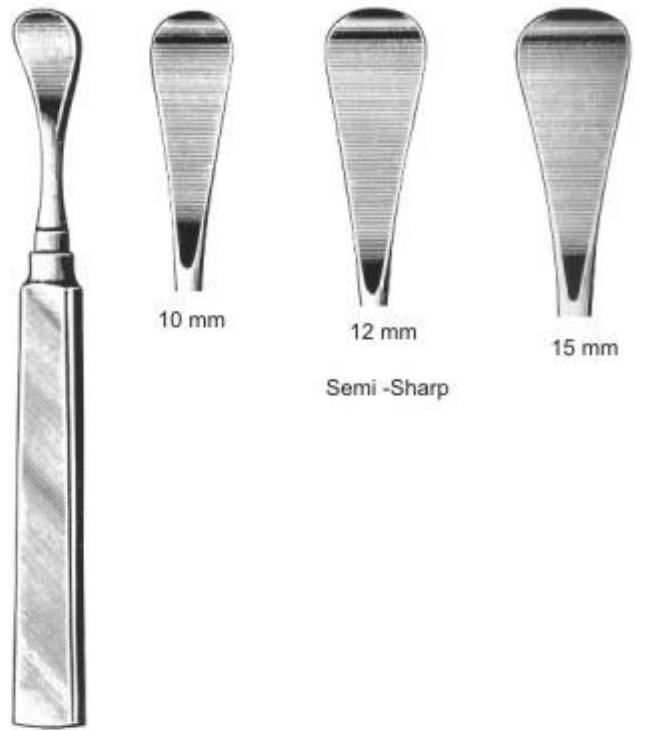

Bone Elevators

4 mm 5,5 mm 7 mm

Blunt

3100
Williger
16 cm, 6 1/4"

10 mm 12 mm 15 mm

Semi-Sharp

3101
Henahan
17 cm, 6 3/4"

5 mm Sharp

Blunt

3102
Freer
19 cm, 7 1/2"

Sharp

Blunt

3103
Bennet
17 cm, 6 3/4"

Sharp

Sharp

3104
Seldin
19 cm, 7 1/2"

Sharp

Blunt

3105
Seldin
19,5 cm, 7 3/4"

Bone Files and Chisels

Buckley
15 cm, 6"

3106
No. 1
3mm

3107
No. 2
4mm

3108
No. 3
5mm

3109
No. 4
4mm

3110
No. 5
4mm

3111
Killian
16 cm, 6 1/4" 5 mm

3112
Killian-Claus
16 cm, 6 1/4" 5 mm

Obwegeser

3113
2,5 mm

3114
4 mm

3115
Miller
No. 10C