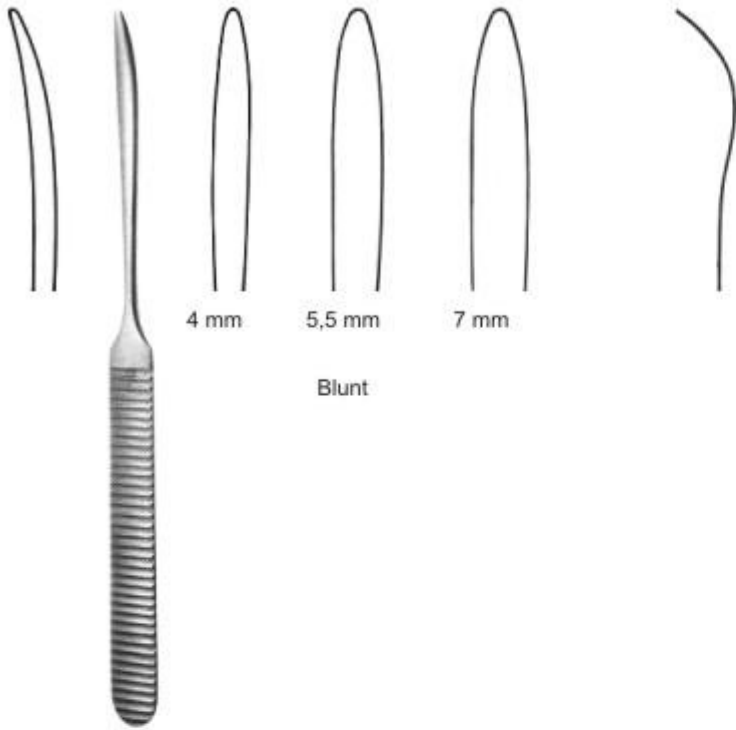

Bone Elevators

4 mm 5,5 mm 7 mm

Blunt

3100
Williger
16 cm, 6 1/4"

10 mm 12 mm 15 mm

Semi-Sharp

3101
Henahan
17 cm, 6 3/4"

5 mm Sharp

Blunt

3102
Freer
19 cm, 7 1/2"

Sharp

Blunt

3103
Bennet
17 cm, 6 3/4"

Sharp

Sharp

3104
Seldin
19 cm, 7 1/2"

Sharp

Blunt

3105
Seldin
19,5 cm, 7 3/4"

Bone Files and Chisels

Buckley
15 cm, 6"

3106
No. 1
3mm

3107
No. 2
4mm

3108
No. 3
5mm

3109
No. 4
4mm

3110
No. 5
4mm

3111
Killian
16 cm, 6 1/4" 5 mm

3112
Killian-Claus
16 cm, 6 1/4" 5 mm

Obwegeser

3113
2,5 mm

3114
4 mm

3115
Miller
No. 10C